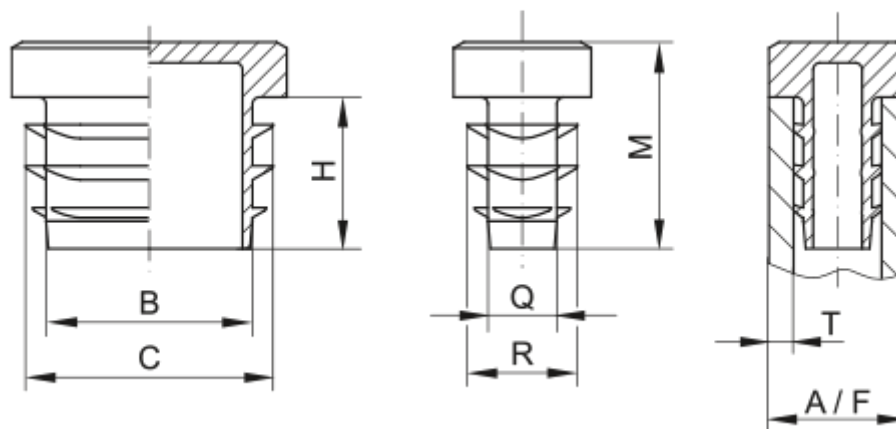

Article number: 59GPN270R6030152

Description: KLEE Square plugs GPN 270 - 60x30 (Wall thickness 1,5-2)

## Measures

A = 60x30

B = 54

C = 58

H = 14

M = 19

Q = 24

R = 28